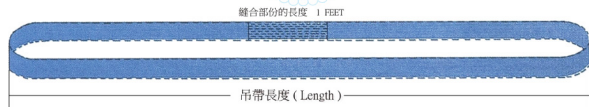

吊帶

Belt Slings

雙眼型吊帶 (Webbing Sling / Belt Type)

Size (mm)	Breaking Load	S.W.L.(Ton)	Length	Remark
25	5	1	1-10M	By every 0.5M
50	10	2	1-10M	By every 0.5M
75	15	3	1-10M	By every 0.5M
100	20	4	2-20M	By every 1M
150	30	6	2-20M	By every 1M
200	40	8	2-20M	By every 1M

銜接型吊帶 (Round Sling / Endless Type)

Size (mm)	Breaking Load	S.W.L.(Ton)	Length	Remark
25	10	2	1-10M	By every 0.5M
50	20	4	1-10M	By every 0.5M
75	30	6	1-10M	By every 0.5M
100	40	8	2-20M	By every 1M
150	60	12	2-20M	By every 1M
200	80	16	2-20M	By every 1M