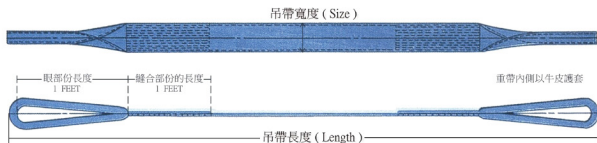

吊帶

Belt Slings

雙眼型吊帶 (Webbing Sling / Belt Type)

Size (mm)	Breaking Load	S.W.L.(Ton)	Length	Remark
25	5	1	1-10M	By every 0.5M
50	10	2	1-10M	By every 0.5M
75	15	3	1-10M	By every 0.5M
100	20	4	2-20M	By every 1M
150	30	6	2-20M	By every 1M
200	40	8	2-20M	By every 1M

銜接型吊帶 (Round Sling / Endless Type)

Size (mm)	Breaking Load	S.W.L.(Ton)	Length	Remark
25	10	2	1-10M	By every 0.5M
50	20	4	1-10M	By every 0.5M
75	30	6	1-10M	By every 0.5M
100	40	8	2-20M	By every 1M
150	60	12	2-20M	By every 1M
200	80	16	2-20M	By every 1M